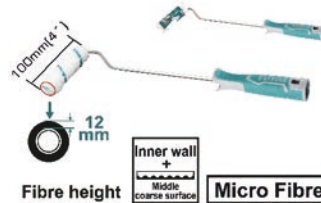

Fibre height 12 mm
Inner wall + Middle coarse surface
Micro Fibre

THT8541D

Μίνι ρολό βαφής
για εσωτερικούς τοίχους
Υλικό μικροΐνες
Μέγεθος 100mm (4")
Ύψος ινών 12mm
INDUSTRIAL
2.90 €

TOTAL
One-Stop Tools Station

20
TEMAXIA

ΣΕΤ ρολάκια
βαφής 12 σε 1