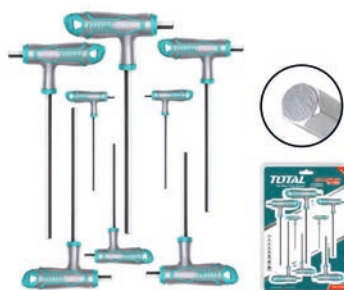

TOTAL
One-Stop Tools Station