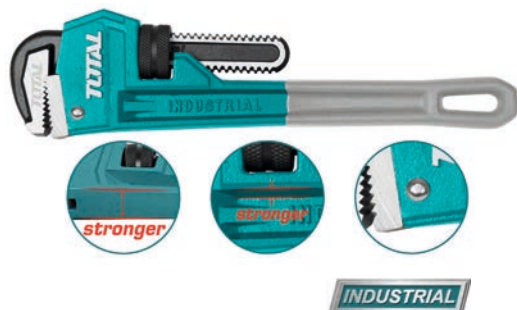

TOTAL
One-Stop Tools Station

18
ΤΕΜΑΧΙΑ

Aluminum
Handle

14"

Max Ø50mm Stronger

INDUSTRIAL

THTAL17146

Μέγεθος 14"-350mm

Σωληνοκάβουρας αλουμινίου

16.00 €

TOTAL
One-Stop Tools Station

12
ΤΕΜΑΧΙΑ

Aluminum
Handle

18"

Max Ø60mm Stronger

INDUSTRIAL

THTAL17186

Μέγεθος 18"-450mm

Σωληνοκάβουρας αλουμινίου

25.00 €

TOTAL
One-Stop Tools Station

8
ΤΕΜΑΧΙΑ

Aluminum
Handle

24"

Max Ø76mm Stronger

INDUSTRIAL

THTAL17246

Μέγεθος 24"-600mm

Σωληνοκάβουρας αλουμινίου

35.00 €

TOTAL
One-Stop Tools Station

Σωληνοκάβουρας

Κινητή σιαγόνα με σφυρήλατο χάλυβα υψηλής ποιότητας

Σώμα από όλκιμο χυτοσίδηρο - μαύρο φινίρισμα με βερνίκι

NEO!