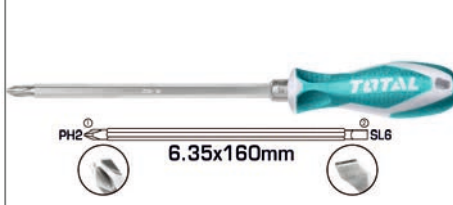

THT250216

3.00 €

Κατσαβίδι νάνος διπλό
PH2+SL6 (6.3X75mm)

TOTAL
One-Stop Tools Station

3
TEMAXIA